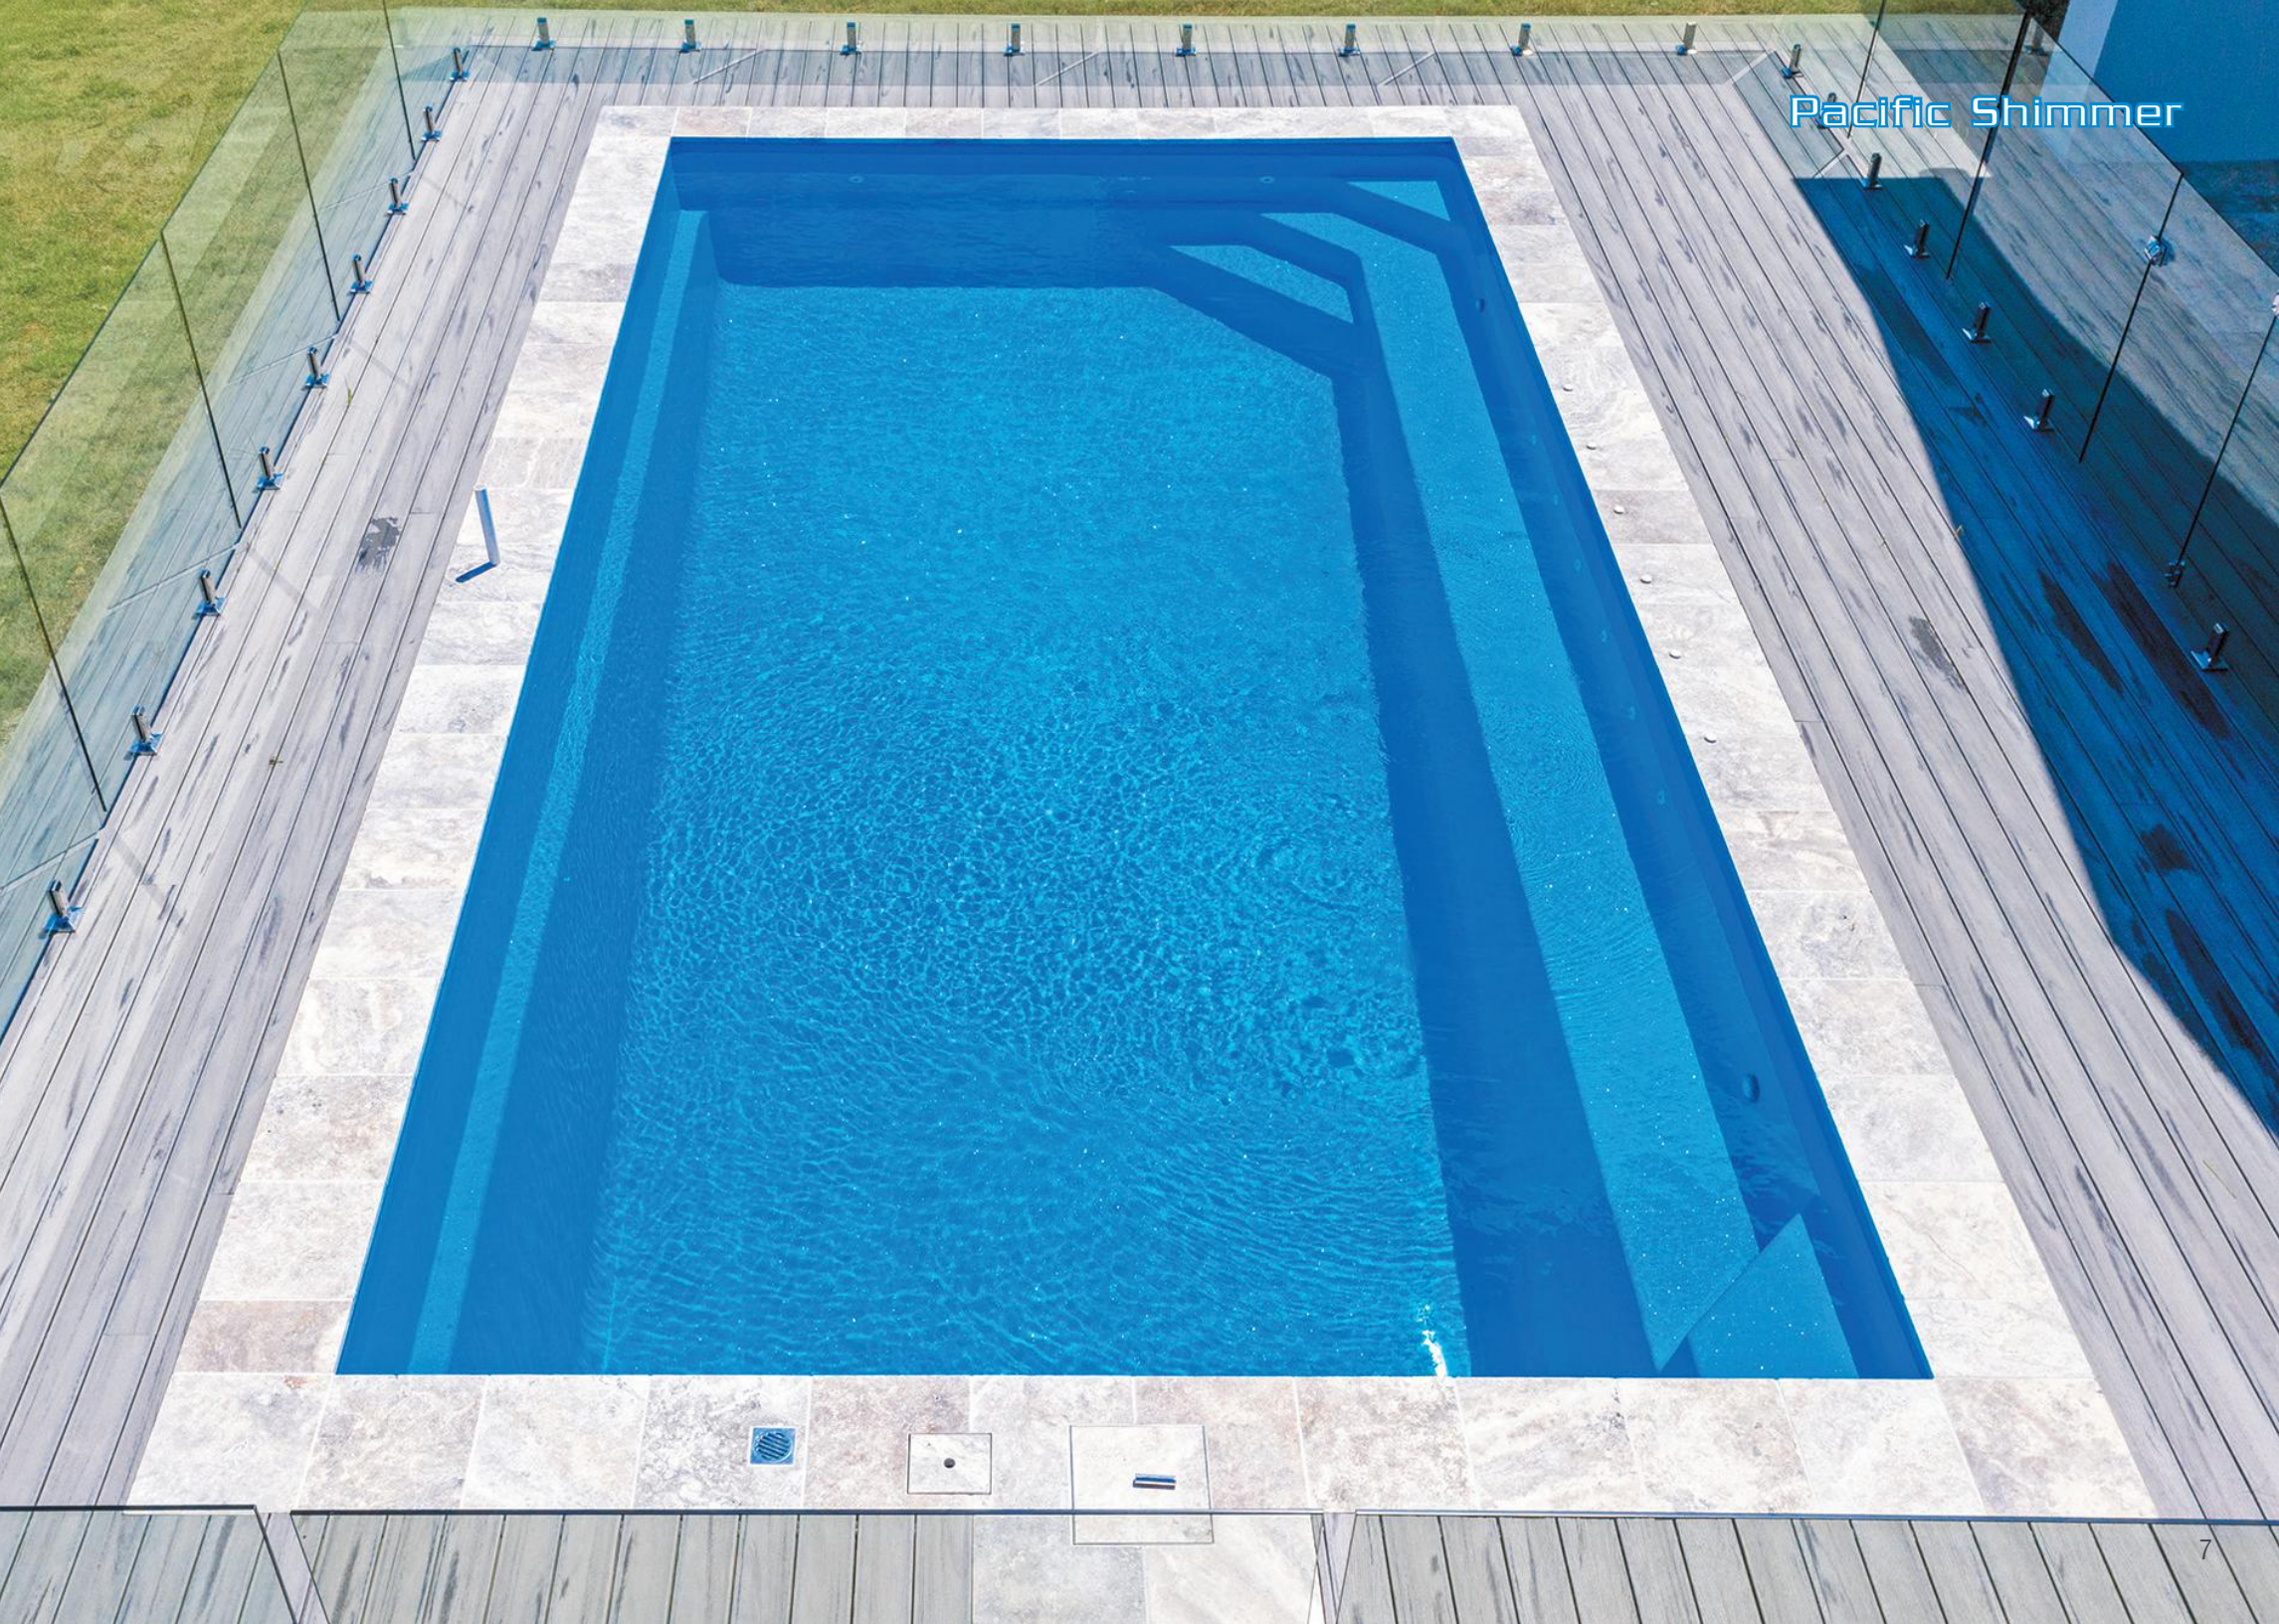

Pacific Shimmer