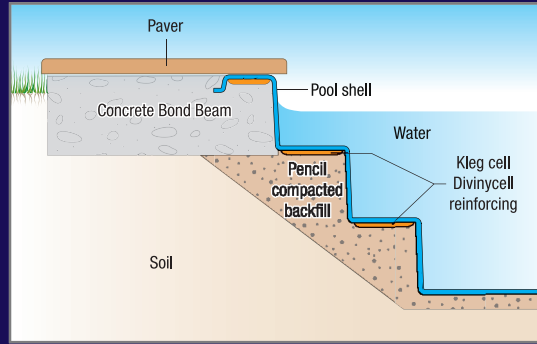

Australian Standard
AS 1838:2021
Lic: SMK41178
SAI GLOBAL

The Barrier Reef Difference

Barrier Reef Pools

The B.R.P (Barrier Reef Pools) unique coping process provides greater support than typical processes as the edge of the fibreglass coping is left open to allow the Concrete Bondbeam to lock under. This creates a solid foundation that will not flex so paving can be laid or water features can be added to the footings, which is similar to the foundations you would build your home on.