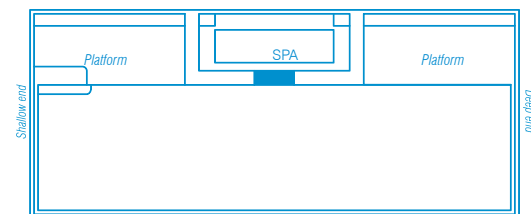

OPTIONS LIST FOR SPA
10 Spa jets
Air Bed for seating area (including blower)
Separate pump & suction to operate spa jets* *Recommended for optimal result.
Heating provisions
Heating system
LED spa light

Available Sizes:

LENGTH	WIDTH	DEEP END	SHALLOW END
12.2m	5.2m	2.04m	1.1m