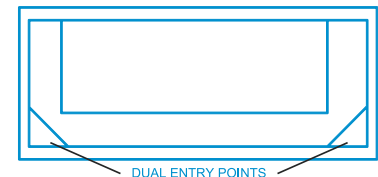

With square corners and identical lane widths as the Majestic, Majestic Slimline, Monaco, Monaco Slimline and Caprice pool ranges, the options are extensive and only limited to your imagination. Not only is the Hamilton Spa a great place to sit and relax away from the kids but it will transform the look of your pool area into a stunning retreat.

The Spa can run simultaneously with the pool, eliminating any additional power costs or alternatively they can be run independently.

OPTIONS LIST FOR SPA

10 Spa jets included in 3.8m & 8 Spa jets included in 2.8m

Air Bed for seating area (including blower)

Separate pump & suction to operate spa jets*
*Recommended for optimal result.

Heating provisions

Heating system

LED spa light

Available Sizes:

| LENGTH | WIDTH | FLAT BOTTOM |
|--------|-------|-------------|
| 3.8m | 1.6m | 1m |
| 2.8m | 1.6m | 1m |