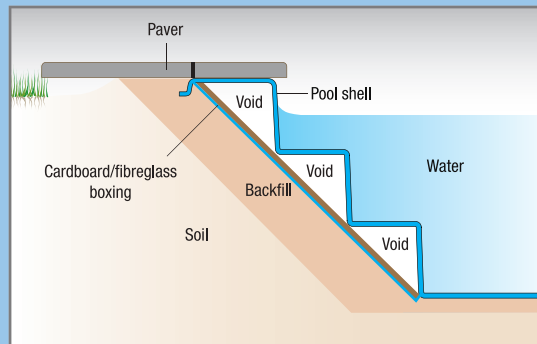

The boxing off on the step area of a fibreglass pool saves many hours of labour during the installation process, however this also leaves large voids under each seat & step.