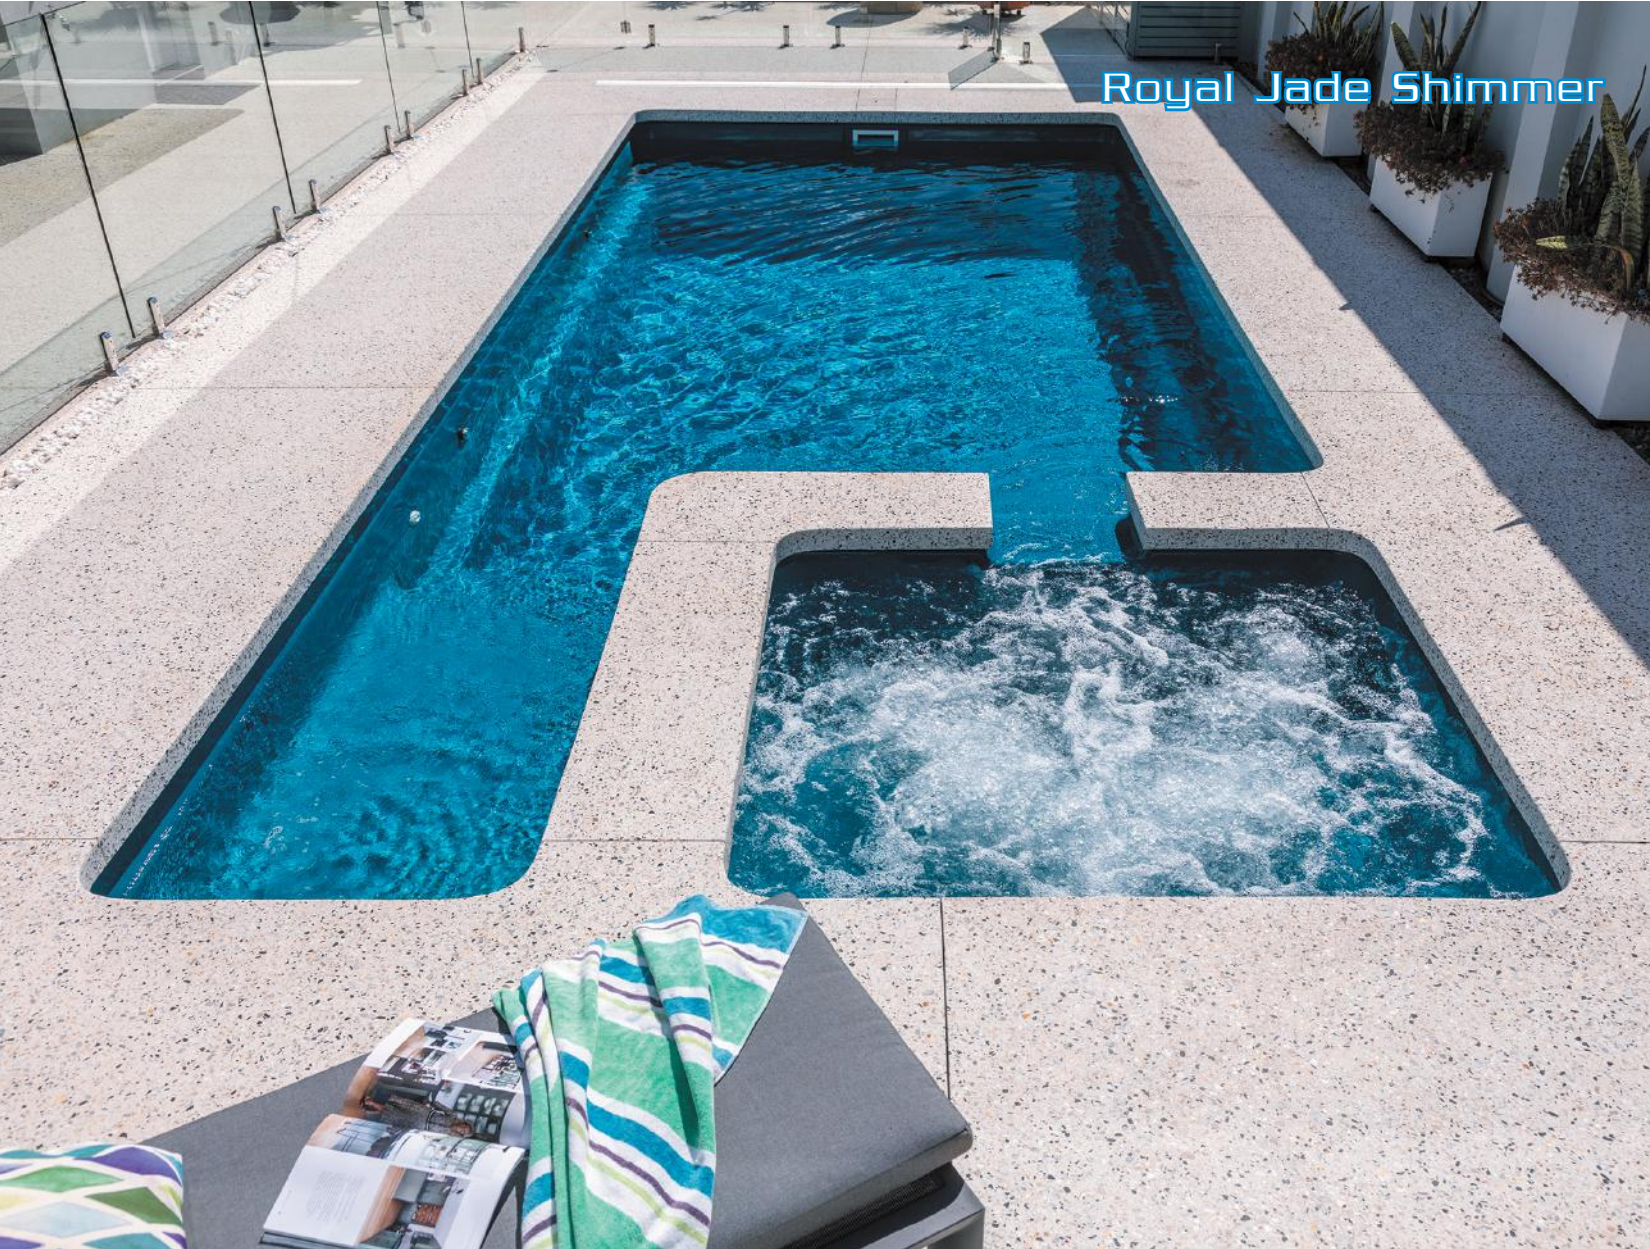

Manhattan Slimline

A stunning one piece configuration that has been designed with the whole family in mind.

The entry point steps down into a versatile platform that is ideal as a kids play area or water lounge to sit and relax in.

Designed with a spillway the pool and spa can run simultaneously eliminating any additional power costs, alternatively they can be run independently.

The generous swimming area has been designed to be totally un-obstructed, which is ideal for swimming laps and active families.

There is no other pool that can offer all of these features.

With its square lines and designer looks we are sure your whole family will love it.

Available Sizes:

LENGTH	WIDTH	DEEP END	SHALLOW END
8.2m	3.5m	1.74m	1.34m
7.2m	3.5m	1.66m	1.34m
6.2m	3.5m	1.6m	1.34m

Copyright Design Registration No: 362911 - No: 362910