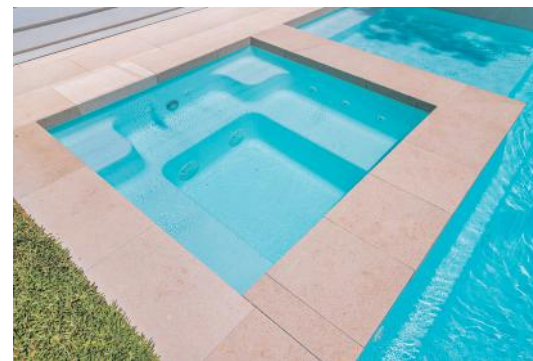

Available Sizes:

LENGTH	WIDTH	DEEP END	SHALLOW END
12.2m	4.4m	2m	1.34m
10.6m	4.4m	1.9m	1.34m
9.6m	4.4m	1.85m	1.34m
8.6m	4.4m	1.8m	1.34m
7.6m	4.4m	1.75m	1.34m

Copyright Design Registration No: 362911 - No: 362910