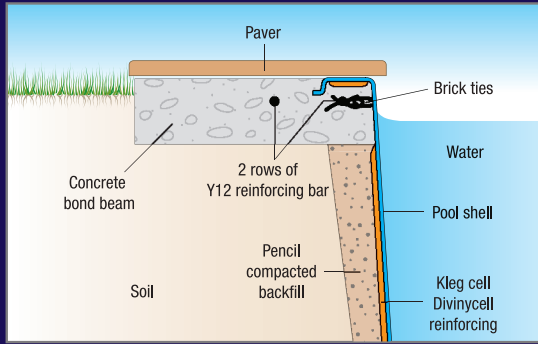

Australian Standard
AS 1838:2021
Lic: SMK41178
SAI GLOBAL

The Barrier Reef Difference

Barrier Reef Pools

The B.R.P (Barrier Reef Pools) unique coping process provides greater support than typical processes as the edge of the fibreglass coping is left open to allow the Concrete Bondbeam to lock under. This creates a solid foundation that will not flex so paving can be laid or water features can be added to the footings, which is similar to the foundations you would build your home on.