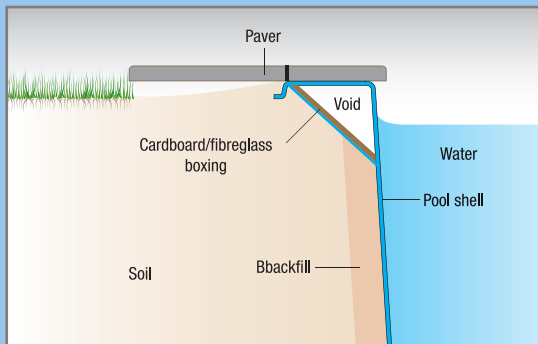

Typical Fibreglass Pools

The typical fibreglass pool coping uses cardboard and fibreglass to support the coping around the pool for paving. This may result in the coping of the pool flexing and therefore paving to come loose.