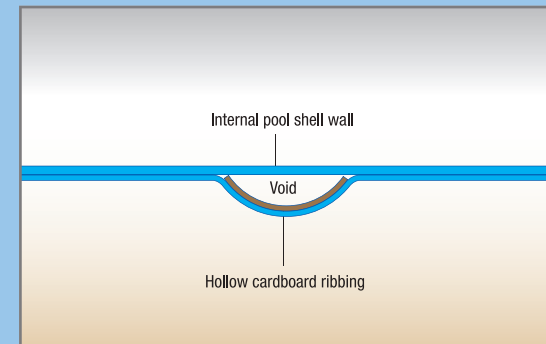

Although stiff in appearance cardboard ribbing is subject to deterioration. Ground water and rainfall may be absorbed causing the cardboard to rot away if not fully sealed.