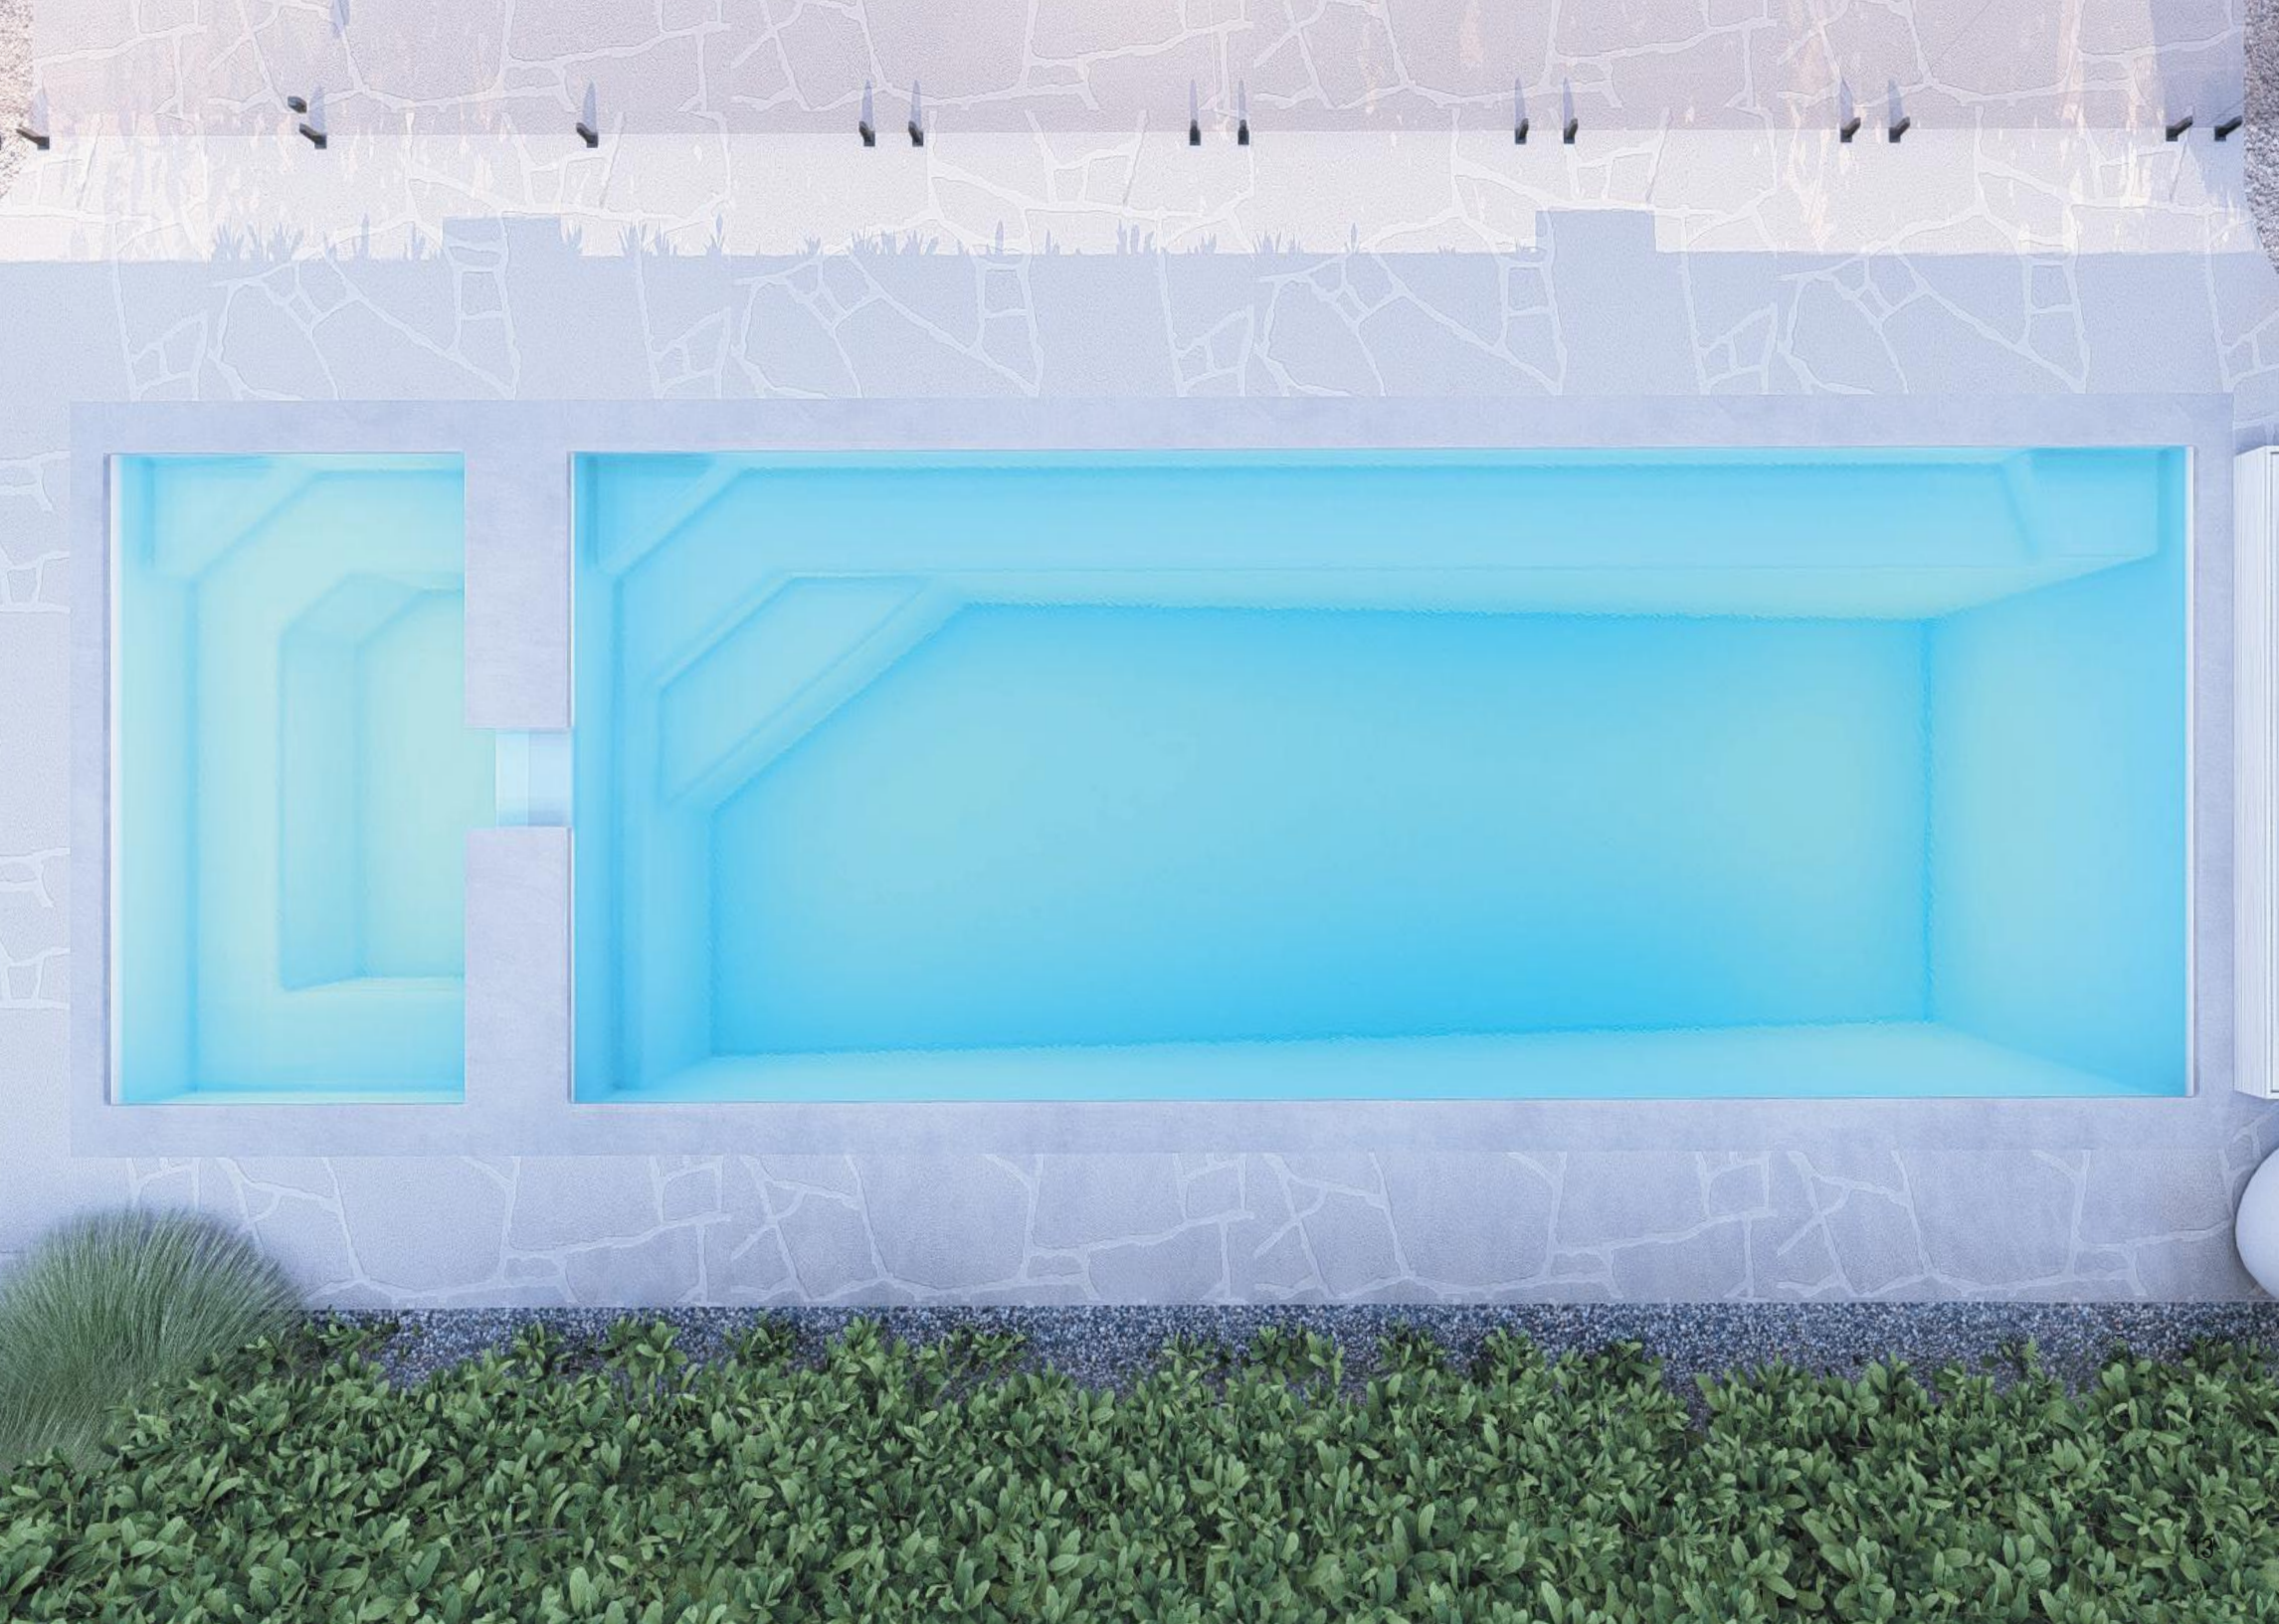

There is no other pool that can offer all of these features.

With its square lines and designer looks we are sure your whole family will love it.

Available Sizes:

| LENGTH | WIDTH | DEEP END | SHALLOW END | AVAILABLE |
|--------|-------|----------|-------------|-----------|
| 9.1m | 2.8m | 1.98m | 1.27m | June 24 |
| 8.1m | 2.8m | 1.98m | 1.27m | July 24 |
| 7.1m | 2.8m | 1.78m | 1.27m | Aug 24 |
| 6.1m | 2.8m | 1.65m | 1.27m | Sep 24 |