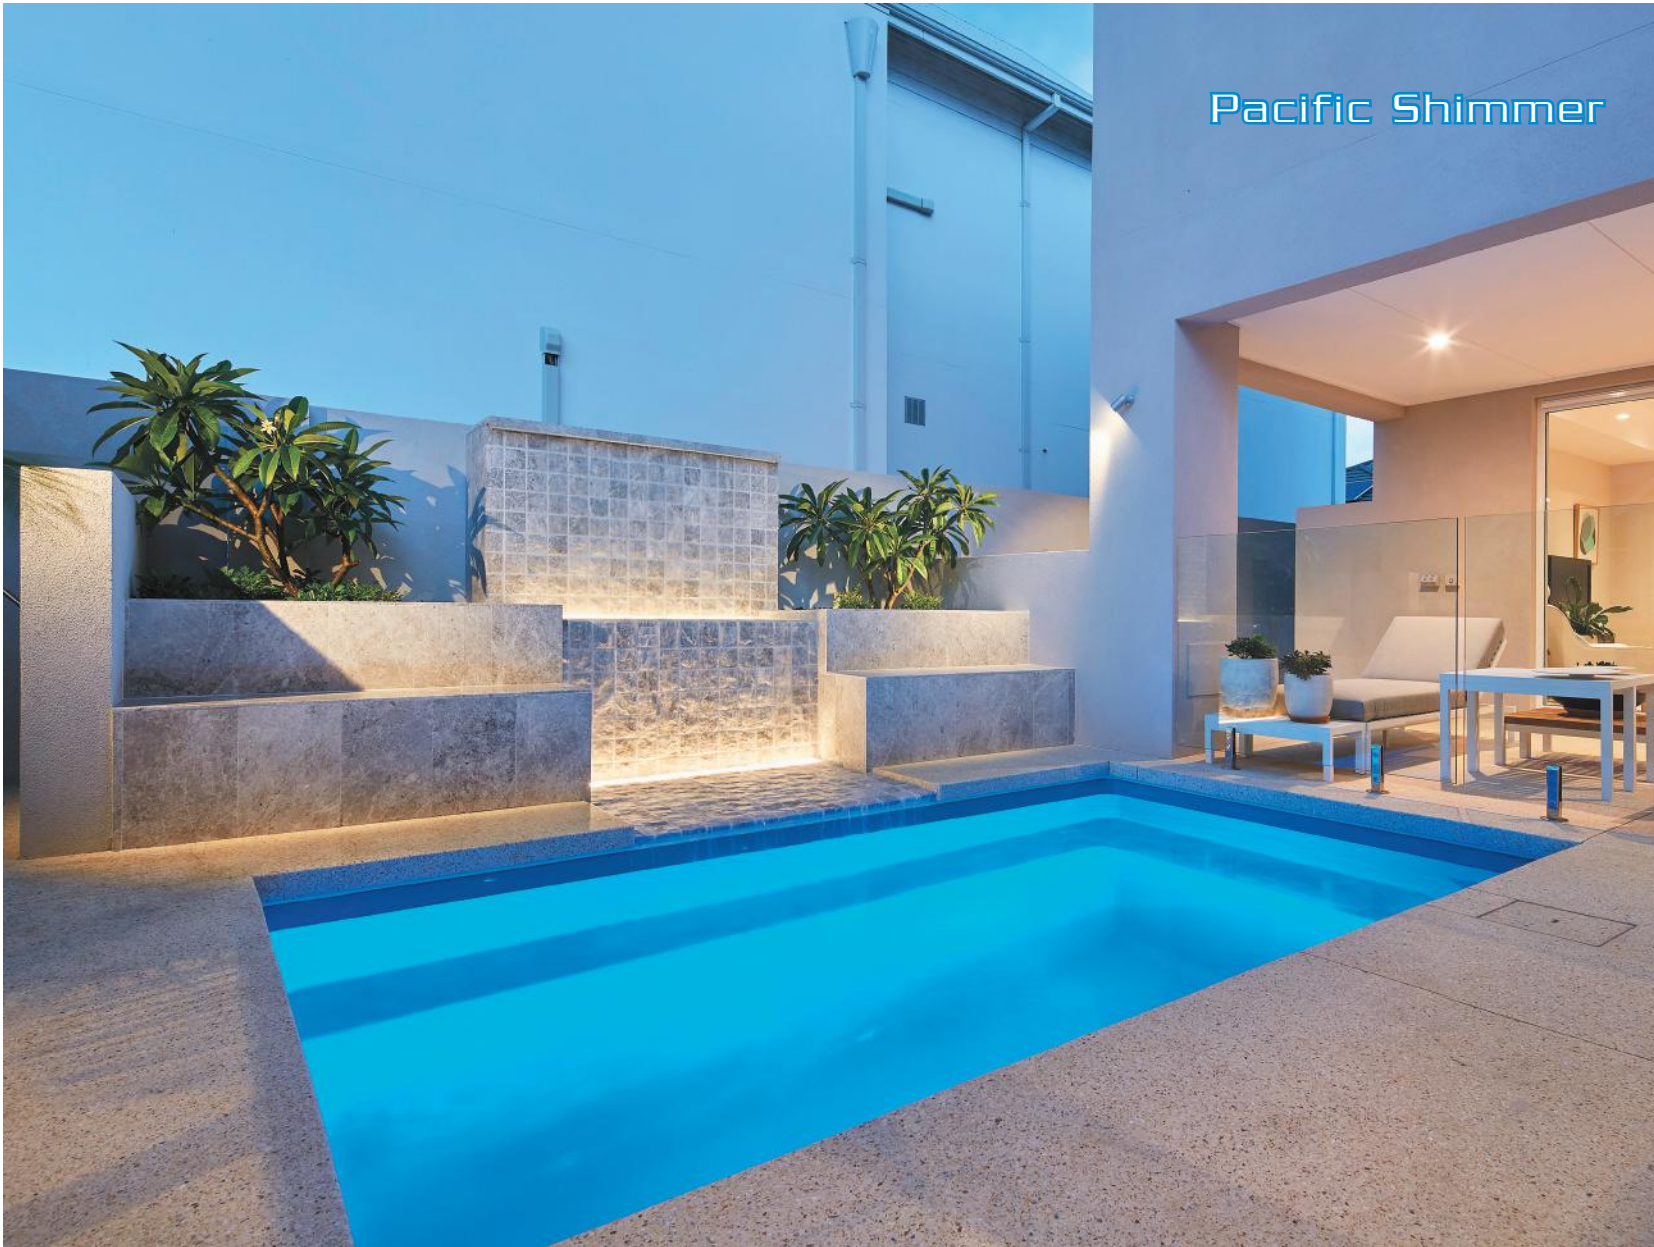

Designed with dual entry steps, this pool can be positioned in just about any area, the bench seating area has been incorporated length ways down the pool and across the entry area to facilitate the open spa jet option that suits this pool so well.

Note: 4.2m x 1.6m has no side seat

Ocean Shimmer

Alfresco

The Alfresco is the perfect balance for those who want the best of both worlds, swimming and relaxing.

With generous seating located on both sides of the entry this pool is ideally designed with spa options in mind. (e.g. spa jets, air bed, heating, swim jets)