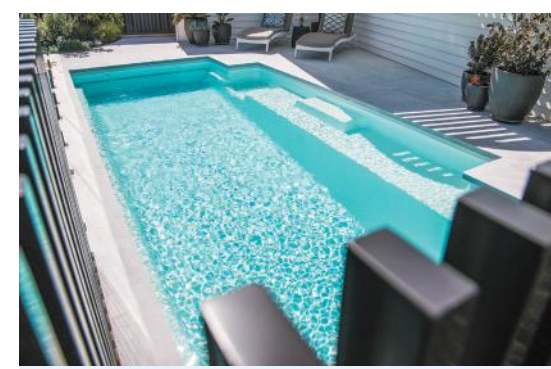

Available Sizes:

LENGTH	WIDTH	DEEP END	SHALLOW END
10.5m	3.5m	1.9m	1.2m
8.5m	3.5m	1.85m	1.13m
7.2m	3.5m	1.8m	1.1m
6.2m	3.5m	1.75m	1.1m