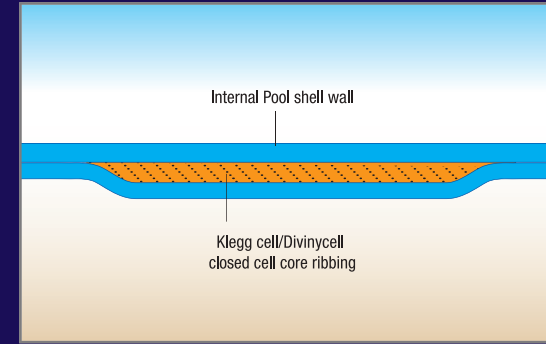

Klegcell/Divinycell Ribbing is 100% water resistant and will never deteriorate. It is a lightweight core material that provides stiffness and high impact resistance protection for the life of your swimming pool. It is a full core ribbing with no hollow voids. Klegcell is endorsed by Lloyds of London Marine Insurer.