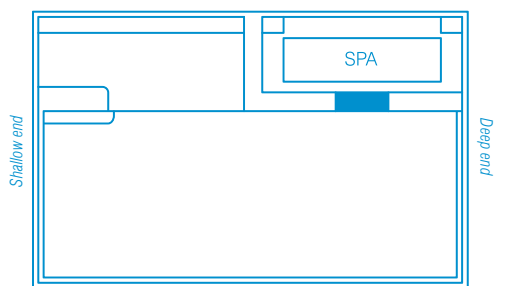

Resort 8.1m

The name says it all.

This pool truly offers all the features of a luxury resort pool.

Complete with a large swim out platform area which are ideal for children to play in or it can be easily transformed into the ultimate adults retreat area with the addition of sun lounges.

The separate spa area is another great feature in the Resort, which can comfortably seat up to eight adults.

The spa can run simultaneously with the pool or be totally separate depending on your personal requirements.

The Resort pool and spa is just simply stunning, it truly allows you to holiday at home every day in style.

OPTIONS LIST FOR SPA
10 Spa jets
Air Bed for seating area (including blower)
Separate pump & suction to operate spa jets* *Recommended for optimal result.
Heating provisions
Heating system
LED spa light

Available Sizes:

LENGTH	WIDTH	DEEP END	SHALLOW END
8.1m	5.2m	1.8m	1.1m