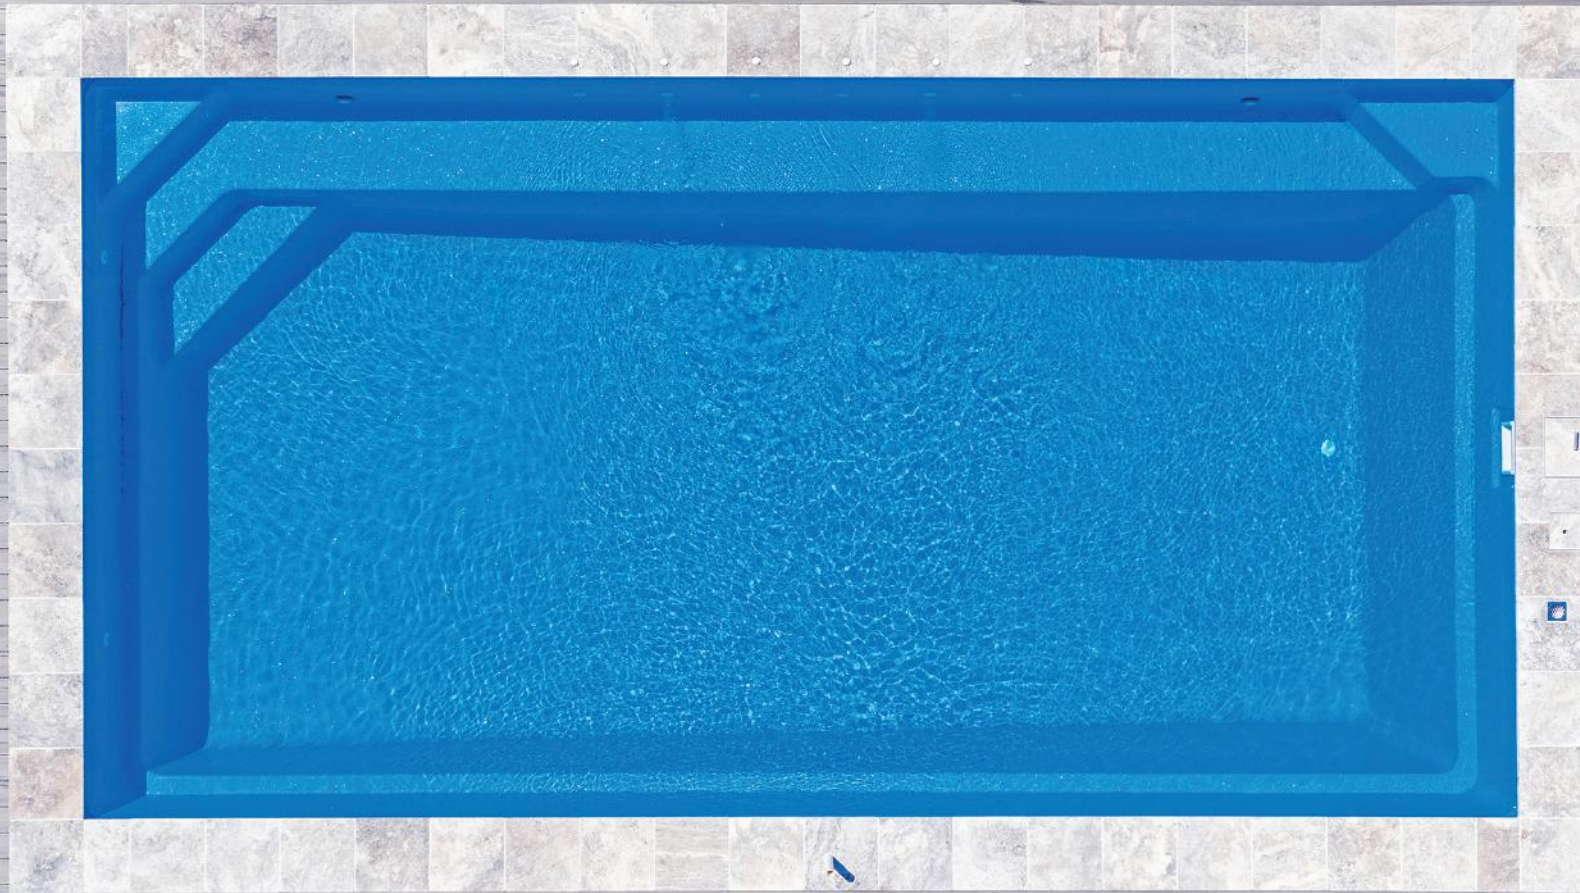

The Brampton has bench seating running the full length of the pool which helps on its close proximity to houses and structures close by.

The sleek design provides an unobstructed swim area that creates a spacious feel and the perfect family pool.