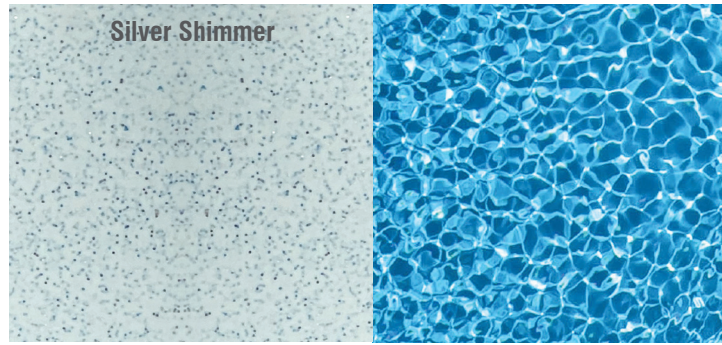

ADVANCED
POOL COLOUR
TECHNOLOGY

VS
STANDARD
POOL COLOUR

barrier reef pools

ADVANCED POOL COLOUR TECHNOLOGY

OPTIONAL LIFETIME INTERIOR SURFACE GUARANTEE

Actual colours may vary compared to the final product & exact colour matches cannot be guaranteed