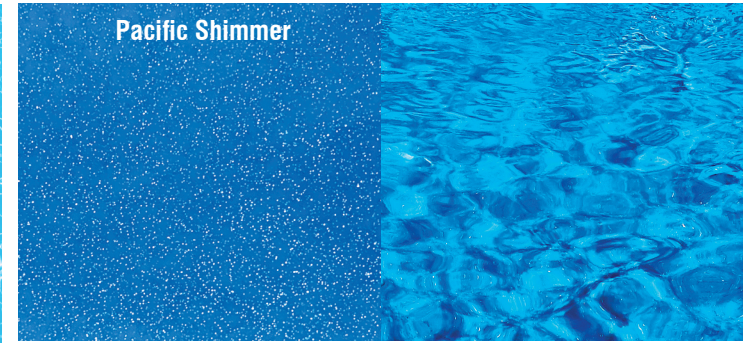

ADVANCED POOL COLOUR TECHNOLOGY

OPTIONAL LIFETIME INTERIOR SURFACE GUARANTEE

Advanced Pool Colour Technology Lifetime Guarantee is an optional extra

- Manufactured by an Internationally ISO 9001 company
- Gelcoat has been designed to withstand harsh Australian weather conditions
- Best Pigment technology available
- Superior UV weathering performance
- Superior Chemical resistance

ADVANCED
POOL COLOUR
TECHNOLOGY

VS
STANDARD
POOL COLOUR

barrier reef pools

ADVANCED POOL COLOUR TECHNOLOGY

OPTIONAL LIFETIME INTERIOR SURFACE GUARANTEE

Actual colours may vary compared to the final product & exact colour matches cannot be guaranteed