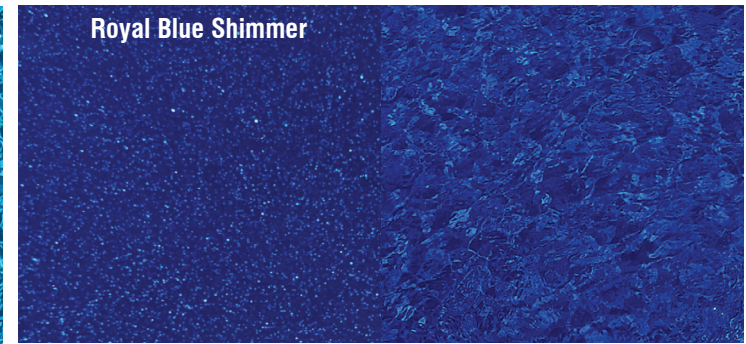

ADVANCED
POOL COLOUR
TECHNOLOGY

VS
STANDARD
POOL COLOUR

barrier reef pools

ADVANCED POOL COLOUR TECHNOLOGY

OPTIONAL LIFETIME INTERIOR SURFACE GUARANTEE

Actual colours may vary compared to the final product & exact colour matches cannot be guaranteed