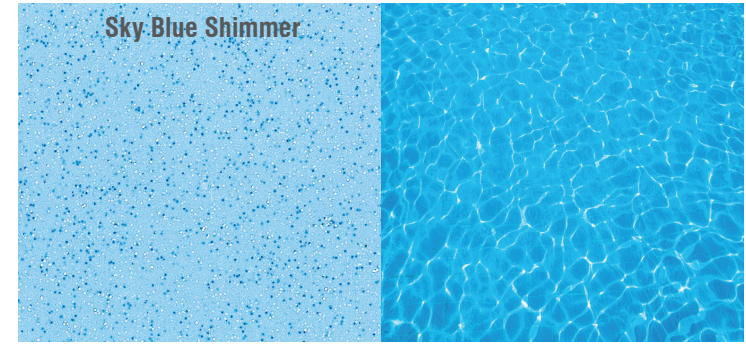

ADVANCED
POOL COLOUR
TECHNOLOGY

VS
STANDARD
POOL COLOUR

barrier reef pools

ADVANCED POOL COLOUR TECHNOLOGY

OPTIONAL LIFETIME INTERIOR SURFACE GUARANTEE

Actual colours may vary compared to the final product & exact colour matches cannot be guaranteed