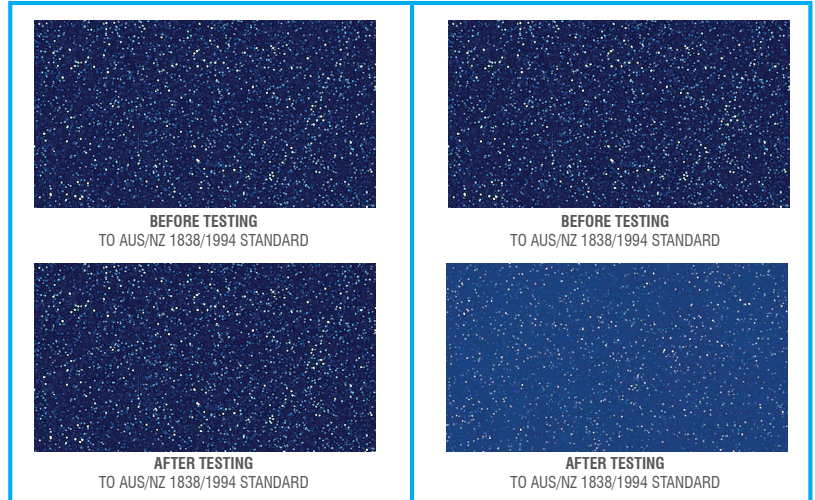

ADVANCED POOL COLOUR TECHNOLOGY

OPTIONAL LIFETIME INTERIOR SURFACE GUARANTEE

Advanced Pool Colour Technology Lifetime Guarantee is an optional extra

- Manufactured by an Internationally ISO 9001 company
- Gelcoat has been designed to withstand harsh Australian weather conditions
- Best Pigment technology available
- Superior UV weathering performance
- Superior Chemical resistance

ADVANCED
POOL COLOUR
TECHNOLOGY

VS
STANDARD
POOL COLOUR

barrier reef pools

ADVANCED POOL COLOUR TECHNOLOGY

OPTIONAL LIFETIME INTERIOR SURFACE GUARANTEE

Actual colours may vary compared to the final product & exact colour matches cannot be guaranteed