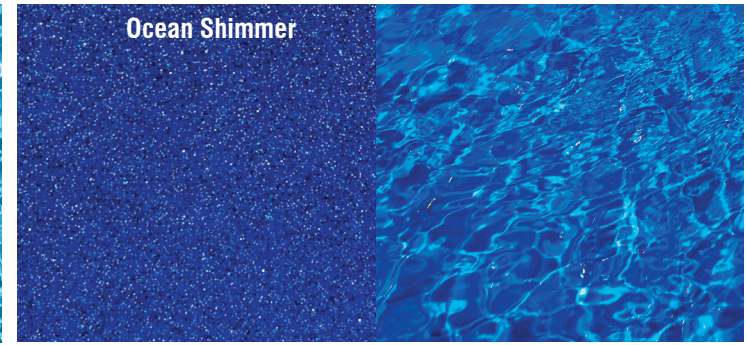

ADVANCED
POOL COLOUR
TECHNOLOGY

VS
STANDARD
POOL COLOUR

barrier reef pools

ADVANCED POOL COLOUR TECHNOLOGY

OPTIONAL LIFETIME INTERIOR SURFACE GUARANTEE

Actual colours may vary compared to the final product & exact colour matches cannot be guaranteed