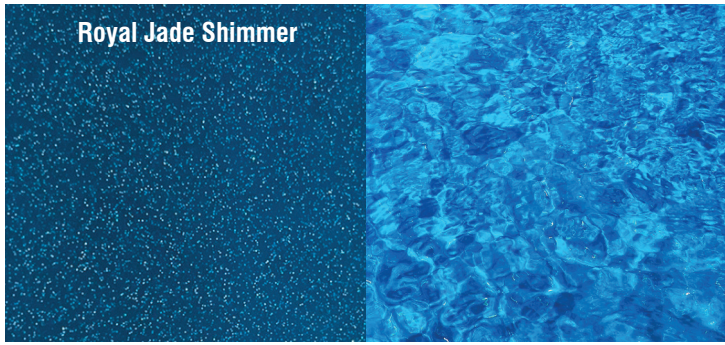

ADVANCED
POOL COLOUR
TECHNOLOGY

VS
STANDARD
POOL COLOUR

barrier reef pools

ADVANCED POOL COLOUR TECHNOLOGY

OPTIONAL LIFETIME INTERIOR SURFACE GUARANTEE

Actual colours may vary compared to the final product & exact colour matches cannot be guaranteed