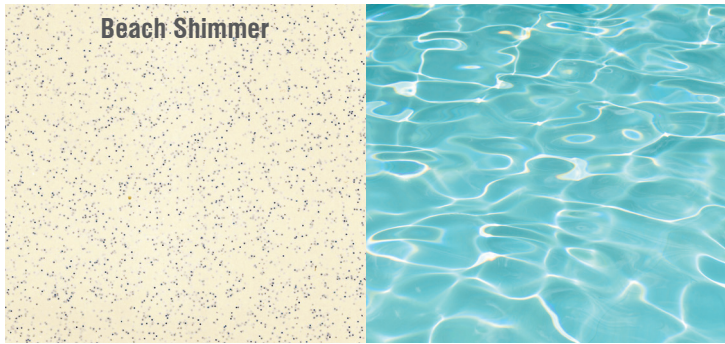

ADVANCED POOL COLOUR TECHNOLOGY

OPTIONAL LIFETIME INTERIOR SURFACE GUARANTEE

Advanced Pool Colour Technology Lifetime Guarantee is an optional extra

- Manufactured by an Internationally ISO 9001 company
- Gelcoat has been designed to withstand harsh Australian weather conditions
- Best Pigment technology available
- Superior UV weathering performance
- Superior Chemical resistance

ADVANCED
POOL COLOUR
TECHNOLOGY

VS
STANDARD
POOL COLOUR

barrier reef pools

ADVANCED POOL COLOUR TECHNOLOGY

OPTIONAL LIFETIME INTERIOR SURFACE GUARANTEE

Actual colours may vary compared to the final product & exact colour matches cannot be guaranteed