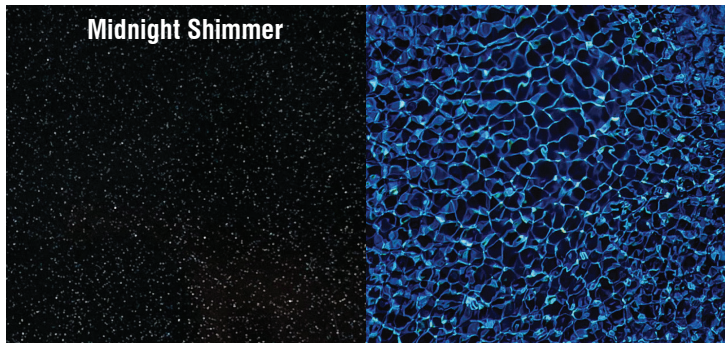

ADVANCED
POOL COLOUR
TECHNOLOGY

VS
STANDARD
POOL COLOUR

barrier reef pools

ADVANCED POOL COLOUR TECHNOLOGY

OPTIONAL LIFETIME INTERIOR SURFACE GUARANTEE

Actual colours may vary compared to the final product & exact colour matches cannot be guaranteed