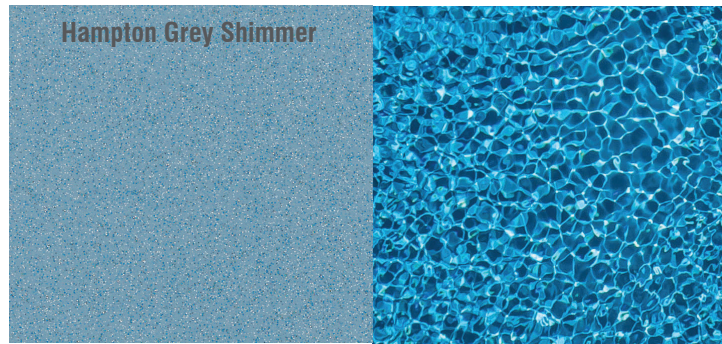

ADVANCED
POOL COLOUR
TECHNOLOGY

VS
STANDARD
POOL COLOUR

barrier reef pools

ADVANCED POOL COLOUR TECHNOLOGY

OPTIONAL LIFETIME INTERIOR SURFACE GUARANTEE

Actual colours may vary compared to the final product & exact colour matches cannot be guaranteed